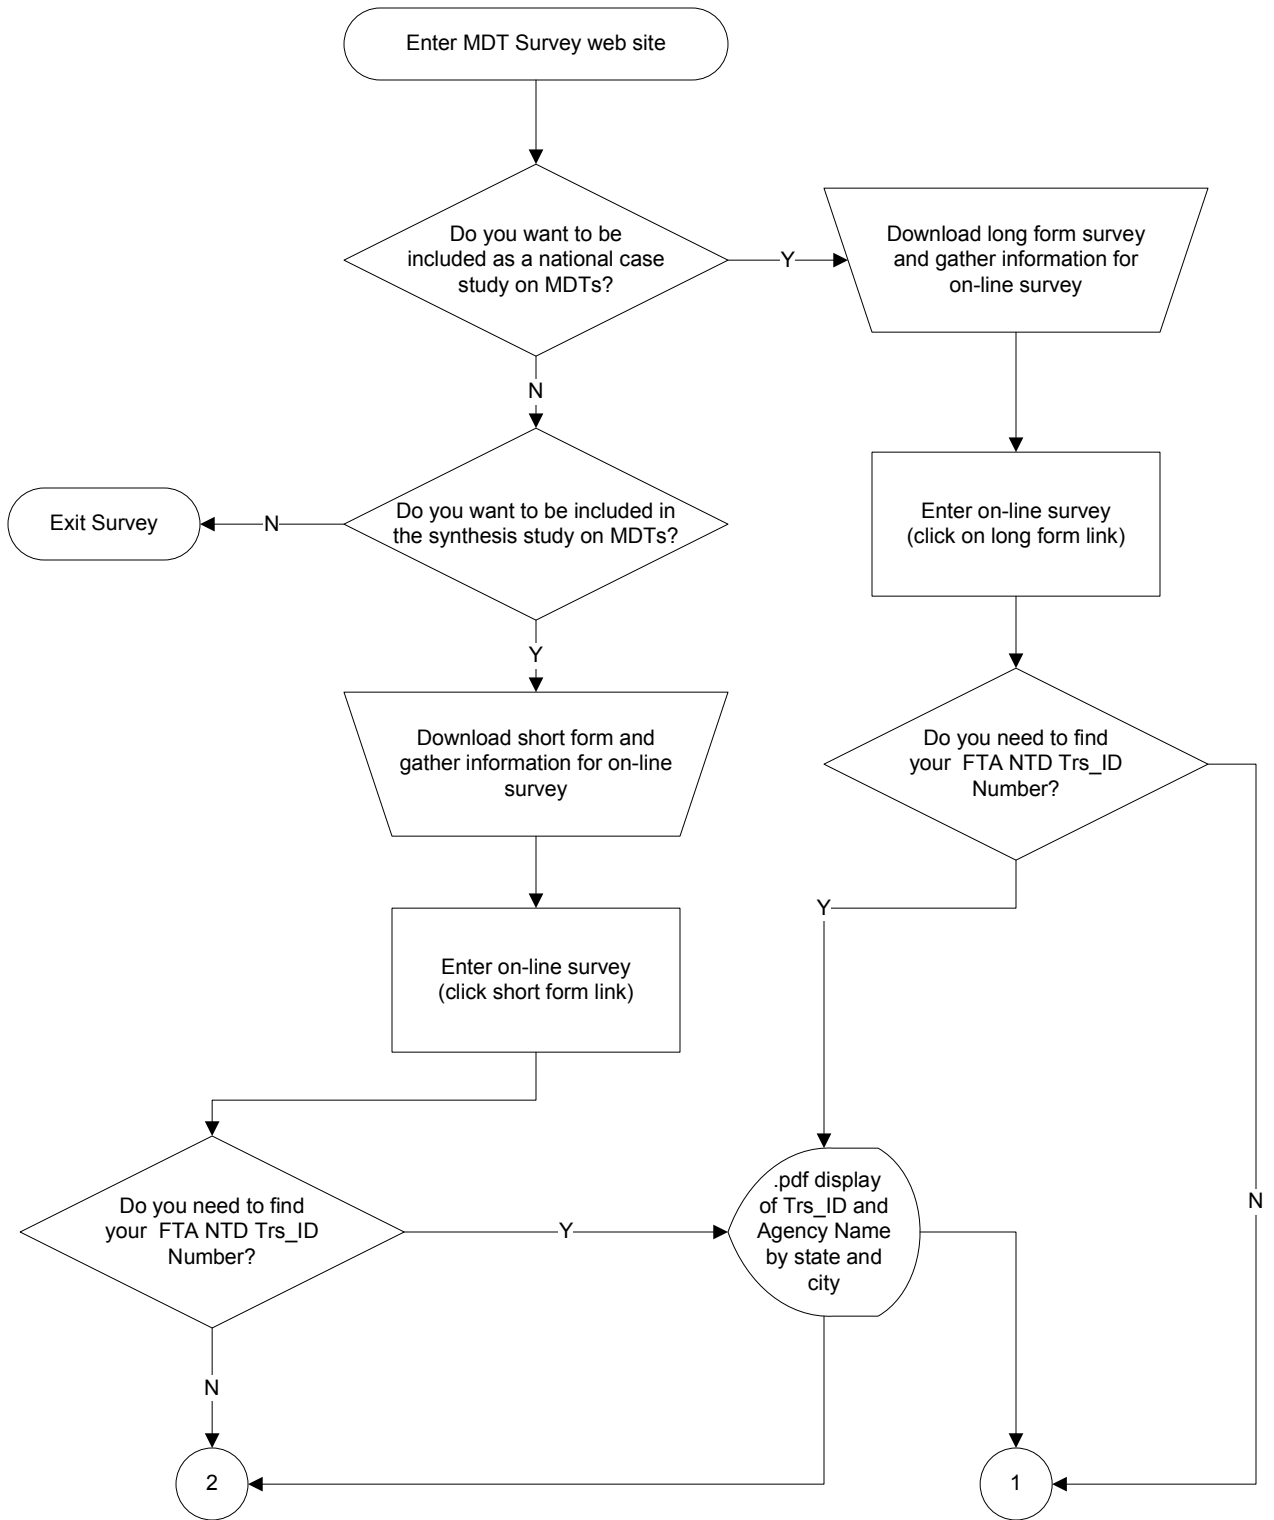

# TCRP J-7 SC-08 Mobile Data Terminals Synthesis Study On-Line Survey Map

# TCRP J-7 SC-08 Mobile Data Terminals Synthesis Study On-Line Survey Map -- Case Study (long form) Option

**TCRP J-7 SC-08 Mobile Data Terminals Synthesis Study  
On-Line Survey Map -- Standard (short form) Option**