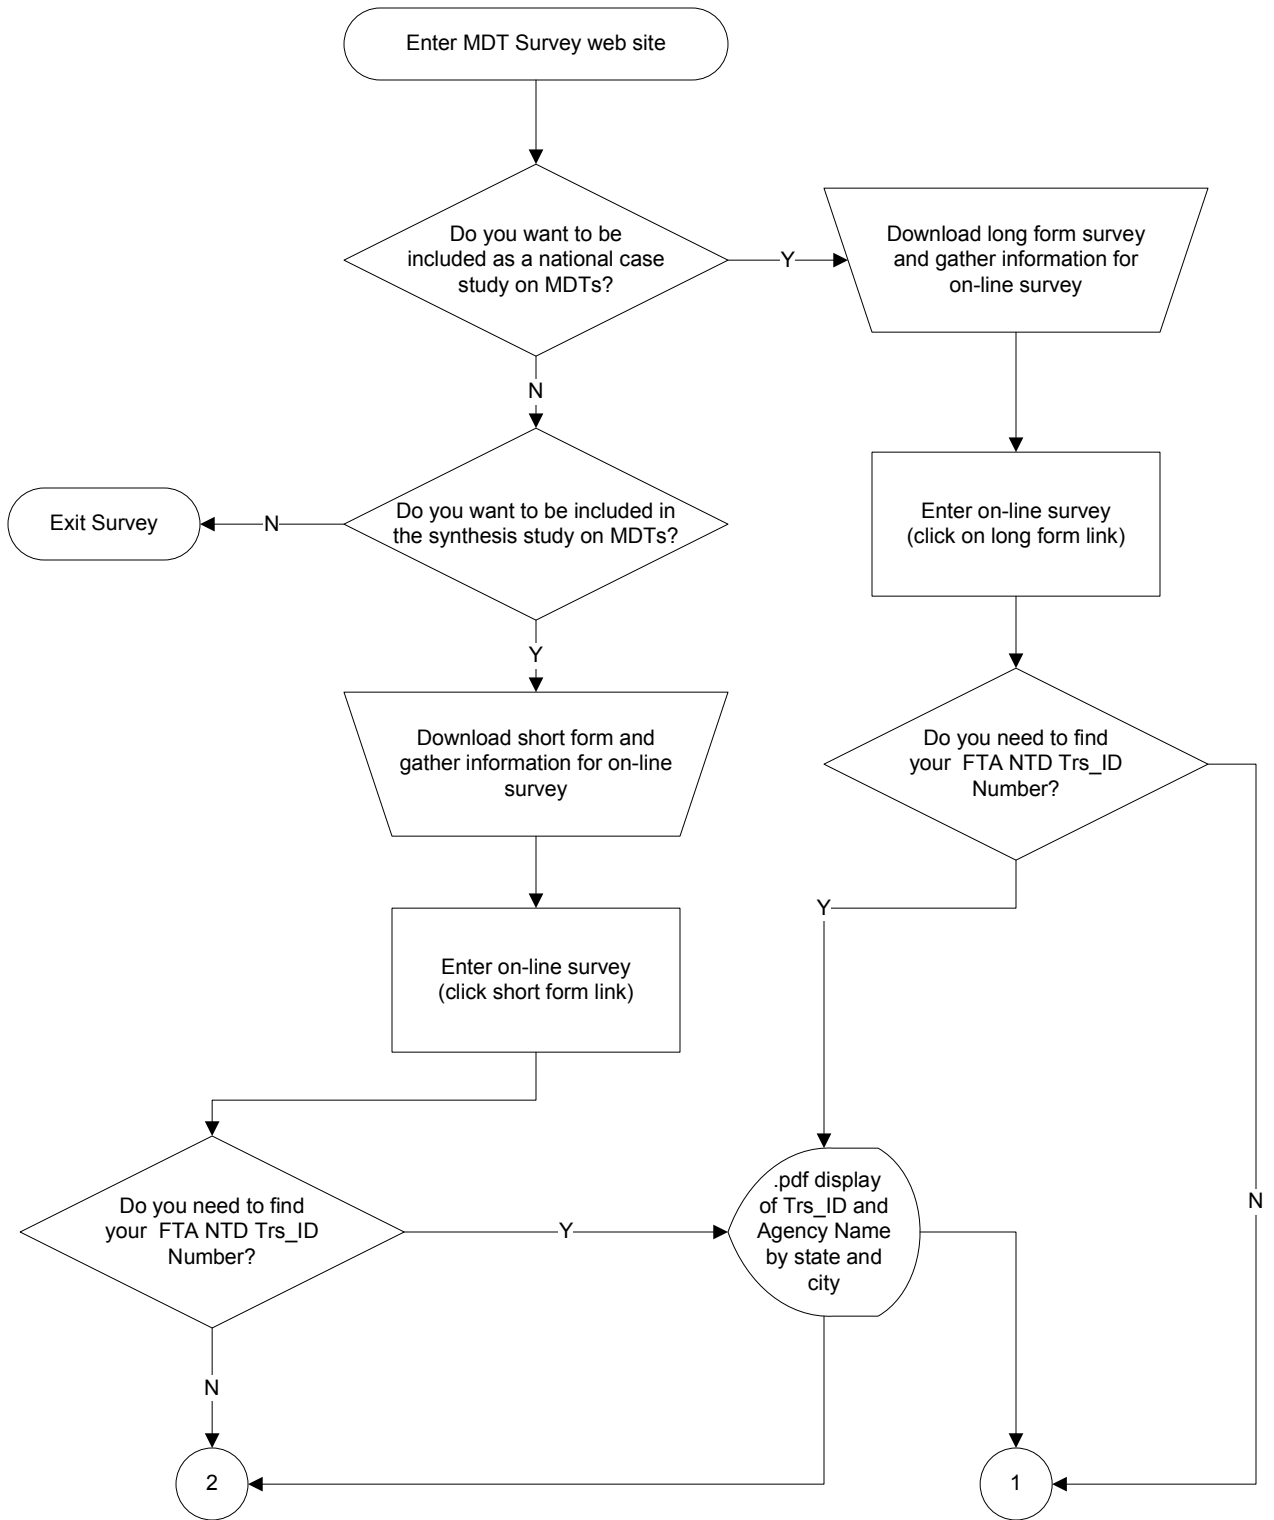

TCRP J-7 SC-08 Mobile Data Terminals Synthesis Study On-Line Survey Map

TCRP J-7 SC-08 Mobile Data Terminals Synthesis Study On-Line Survey Map -- Case Study (long form) Option

**TCRP J-7 SC-08 Mobile Data Terminals Synthesis Study
On-Line Survey Map -- Standard (short form) Option**